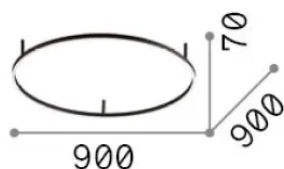

General info

Indoor - Ceiling lamps

Ean	8021696341972
Item	ORACLE SLIM PL D090 ROUND 2700K ON-OFF WH
Installation	Ceiling lamps
Warranty	5 years
Gross weight	4.55 kg
Volume	0.083942 m ³

Technical info

Net weight	1.63 kg
Insulation class	II
Protection index	IP20
Compliance	CE
Operating temperature	0° ~ +40 °C
Dimmer	Non-dimmable, On-Off
Power output	220-240 V AC 50/60 Hz
Power supply	In-built, included Replaceable (by qualified operators only), electronic

Source info

Integrated source	Integrated LED module
Replaceable source	Replaceable (by qualified operators only)
Power	53 W
Emission	Direct
Max consumption	max 53 W
Features LED	LED SMD
CCT LED	2700 K
Duration LED (t. 25°C)	50000 h
CRI	> 90
SDCM	3
Light beam	115°
Light beam flux	5150 lm
Useful light flux	3260 lm
Photobiological risk	2