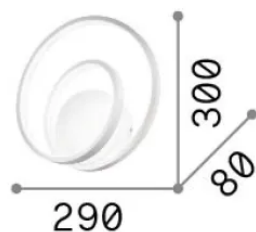

General info

Indoor - Wall lamps

Ean	8021696342221
Item	OZ AP ON-OFF BIANCO 2700K
Installation	Wall lamps
Warranty	5 years
Gross weight	1.22 kg
Volume	0.008712 m ³

Technical info

Net weight	0.8 kg
Insulation class	II
Protection index	IP20
Compliance	CE
Operating temperature	0° ~ +40 °C
Dimmer	Non-dimmable, On-Off
Power output	220-240 V AC 50/60 Hz
Power supply	In-built, included Replaceable (by qualified operators only), electronic

Source info

Integrated source	Integrated LED module
Replaceable source	No
Power	26 W
Emission	Diffuse
Max consumption	max 26 W
Features LED	LED SMD
CCT LED	2700 K
Duration LED (t. 25°C)	30000 h
CRI	> 90
SDCM	3
Light beam	-
Light beam flux	2450 lm
Useful light flux	1290 lm
Photobiological risk	EXEMPT