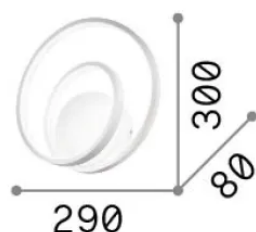

General info

Indoor - Wall lamps

Ean	8021696342245
Item	OZ AP ON-OFF OTTONE 2700K
Installation	Wall lamps
Warranty	5 years
Gross weight	1.22 kg
Volume	0.008712 m ³

Technical info

Net weight	0.8 kg
Insulation class	II
Protection index	IP20
Compliance	CE
Operating temperature	0° ~ +40 °C
Dimmer	Non-dimmable, On-Off
Power output	220-240 V AC 50/60 Hz
Power supply	In-built, included Replaceable (by qualified operators only), electronic

Source info

Integrated source	Integrated LED module
Replaceable source	No
Power	26 W
Emission	Diffuse
Max consumption	max 26 W
Features LED	LED SMD
CCT LED	2700 K
Duration LED (t. 25°C)	30000 h
CRI	> 90
SDCM	3
Light beam	-
Light beam flux	2450 lm
Useful light flux	1160 lm
Photobiological risk	EXEMPT