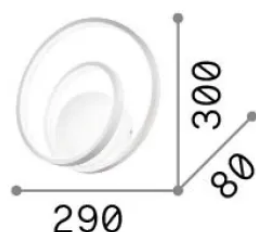

General info

Indoor - Wall lamps

Ean	8021696342276
Item	OZ AP ON-OFF OTTONE 4000K
Installation	Wall lamps
Warranty	5 years
Gross weight	1.22 kg
Volume	0.008712 m ³

Technical info

Net weight	0.8 kg
Insulation class	II
Protection index	IP20
Compliance	CE
Operating temperature	0° ~ +40 °C
Dimmer	Non-dimmable, On-Off
Power output	220-240 V AC 50/60 Hz
Power supply	In-built, included Replaceable (by qualified operators only), electronic

Source info

Integrated source	Integrated LED module
Replaceable source	No
Power	26 W
Emission	Diffuse
Max consumption	max 26 W
Features LED	LED SMD
CCT LED	4000 K
Duration LED (t. 25°C)	30000 h
CRI	> 90
SDCM	3
Light beam	-
Light beam flux	2650 lm
Useful light flux	1250 lm
Photobiological risk	EXEMPT