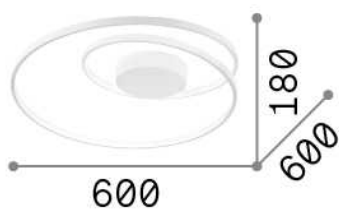

General info

Indoor - Ceiling lamps

Ean	8021696304533
Item	OZ PL DALI OTTONE
Installation	Ceiling lamps
Guarantee	5 years
Gross weight	3.19 kg
Volume	0.035362 m ³

Technical info

Net weight	1.5 kg
Insulation class	II
Protection index	IP20
Compliance	CE
Operating temperature	0° ~ +40 °C
Dimmer	1, DALI / Push
Power output	220-240 V AC 50/60 Hz
Power supply	In-built, included Replaceable (by qualified operators only), electronic

Source info

Integrated source	Integrated LED module
Replaceable source	No
Power	48 W
Emission	Diffuse
Max consumption	max 48,00 W
Features LED	LED SMD
CCT LED	3000 K
Duration LED (t. 25°C)	30000 h
CRI	> 80
Light beam	-
Light beam flux	5200 lm
Useful light flux	1920 lm
Photobiological risk	1
Standby power	< 0.50 W