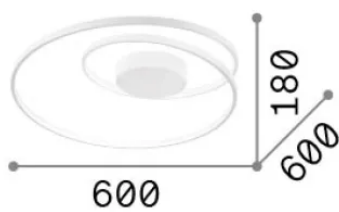

General info

Indoor - Ceiling lamps

Ean	8021696342313
Item	OZ PL ON-OFF BIANCO 4000K
Installation	Ceiling lamps
Warranty	5 years
Gross weight	3.19 kg
Volume	0.035362 m ³

Technical info

Net weight	1.5 kg
Insulation class	II
Protection index	IP20
Compliance	CE
Operating temperature	0° ~ +40 °C
Dimmer	Non-dimmable, On-Off
Power output	220-240 V AC 50/60 Hz
Power supply	In-built, included Replaceable (by qualified operators only), electronic

Source info

Integrated source	Integrated LED module
Replaceable source	No
Power	47 W
Emission	Diffuse
Max consumption	max 47 W
Features LED	LED SMD
CCT LED	4000 K
Duration LED (t. 25°C)	30000 h
CRI	> 90
SDCM	3
Light beam	-
Light beam flux	5500 lm
Useful light flux	2340 lm
Photobiological risk	EXEMPT