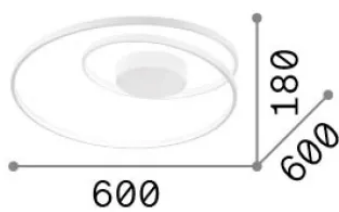

General info

Indoor - Ceiling lamps

Ean	8021696342320
Item	OZ PL ON-OFF NERO 4000K
Installation	Ceiling lamps
Warranty	5 years
Gross weight	3.19 kg
Volume	0.035362 m ³

Technical info

Net weight	1.5 kg
Insulation class	II
Protection index	IP20
Compliance	CE
Operating temperature	0° ~ +40 °C
Dimmer	Non-dimmable, On-Off
Power output	220-240 V AC 50/60 Hz
Power supply	In-built, included Replaceable (by qualified operators only), electronic

Source info

Integrated source	Integrated LED module
Replaceable source	No
Power	47 W
Emission	Diffuse
Max consumption	max 47 W
Features LED	LED SMD
CCT LED	4000 K
Duration LED (t. 25°C)	30000 h
CRI	> 90
SDCM	3
Light beam	-
Light beam flux	5500 lm
Useful light flux	2090 lm
Photobiological risk	EXEMPT