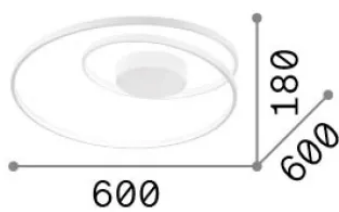

General info

Indoor - Ceiling lamps

Ean	8021696342306
Item	OZ PL ON-OFF OTTONE 2700K
Installation	Ceiling lamps
Warranty	5 years
Gross weight	3.19 kg
Volume	0.035362 m ³

Technical info

Net weight	1.5 kg
Insulation class	II
Protection index	IP20
Compliance	CE
Operating temperature	0° ~ +40 °C
Dimmer	Non-dimmable, On-Off
Power output	220-240 V AC 50/60 Hz
Power supply	In-built, included Replaceable (by qualified operators only), electronic

Source info

Integrated source	Integrated LED module
Replaceable source	No
Power	47 W
Emission	Diffuse
Max consumption	max 47 W
Features LED	LED SMD
CCT LED	2700 K
Duration LED (t. 25°C)	30000 h
CRI	> 90
SDCM	3
Light beam	-
Light beam flux	5000 lm
Useful light flux	2000 lm
Photobiological risk	EXEMPT