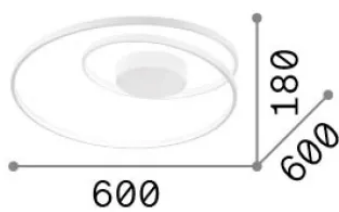

General info

Indoor - Ceiling lamps

Ean	8021696342337
Item	OZ PL ON-OFF OTTONE 4000K
Installation	Ceiling lamps
Warranty	5 years
Gross weight	3.19 kg
Volume	0.035362 m ³

Technical info

Net weight	1.5 kg
Insulation class	II
Protection index	IP20
Compliance	CE
Operating temperature	0° ~ +40 °C
Dimmer	Non-dimmable, On-Off
Power output	220-240 V AC 50/60 Hz
Power supply	In-built, included Replaceable (by qualified operators only), electronic

Source info

Integrated source	Integrated LED module
Replaceable source	No
Power	47 W
Emission	Diffuse
Max consumption	max 47 W
Features LED	LED SMD
CCT LED	4000 K
Duration LED (t. 25°C)	30000 h
CRI	> 90
SDCM	3
Light beam	-
Light beam flux	5500 lm
Useful light flux	2200 lm
Photobiological risk	EXEMPT