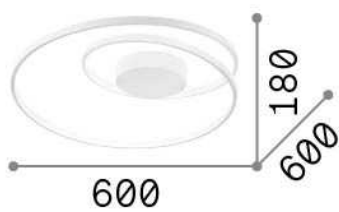

General info

Indoor - Ceiling lamps

Ean	8021696269429
Item	OZ PL ON-OFF OTTONE
Installation	Ceiling lamps
Guarantee	5 years
Gross weight	3.19 kg
Volume	0.035362 m ³

Technical info

Net weight	1.5 kg
Insulation class	II
Protection index	IP20
Compliance	CE
Operating temperature	0° ~ +40 °C
Dimmer	NO, On-Off
Power output	220-240 V AC 50/60 Hz
Power supply	In-built, included Replaceable (by qualified operators only), electronic

Source info

Integrated source	Integrated LED module
Replaceable source	No
Power	48 W
Emission	Diffuse
Max consumption	max 48,00 W
Features LED	LED SMD
CCT LED	3000 K
Duration LED (t. 25°C)	30000 h
CRI	> 80
Light beam	-
Light beam flux	5200 lm
Useful light flux	1920 lm
Photobiological risk	1