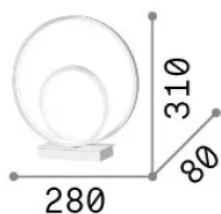

General info

Indoor - Table lamps

Ean	8021696342467
Item	OZ TL ON-OFF BIANCO 2700K
Installation	Table lamps
Warranty	5 years
Gross weight	1.54 kg
Volume	0.015896 m ³

Technical info

Net weight	1.13 kg
Insulation class	II
Protection index	IP20
Compliance	CE
Operating temperature	0° ~ +40 °C
Dimmer	Non-dimmable, On-Off
Power output	220-240 V AC 50/60 Hz
Power supply	In-built, included Replaceable, electronic

Source info

Integrated source	Integrated LED module
Replaceable source	No
Power	22 W
Emission	Diffuse
Max consumption	max 22 W
Features LED	LED SMD
CCT LED	2700 K
Duration LED (t. 25°C)	30000 h
CRI	> 90
SDCM	3
Light beam	-
Light beam flux	2500 lm
Useful light flux	1040 lm
Photobiological risk	EXEMPT