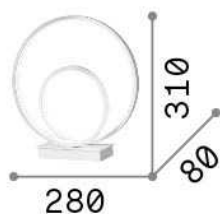

General info

Indoor - Table lamps

Ean	8021696269474
Item	OZ TL ON-OFF BIANCO
Installation	Table lamps
Guarantee	5 years
Gross weight	1.27 kg
Volume	0.0096 m ³

Technical info

Net weight	0.89 kg
Insulation class	II
Protection index	IP20
Compliance	CE
Operating temperature	0° ~ +40 °C
Dimmer	NO, On-Off
Power output	220-240 V AC 50/60 Hz Integrated switch button
Power supply	In-built, included Replaceable, electronic

Source info

Integrated source	Integrated LED module
Replaceable source	No
Power	LED 23 W
Emission	Diffuse
Max consumption	max 23,00 W
Features LED	LED SMD
CCT LED	3000 K
Duration LED (t. 25°C)	30000 h
CRI	> 80
Light beam flux	2300 lm
Useful light flux	1100 lm
Bulb included	1 - E14 OLIVA 4W 3000K CRI80 SATIN