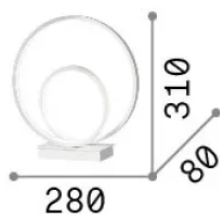

General info

Indoor - Table lamps

Ean	8021696342504
Item	OZ TL ON-OFF NERO 4000K
Installation	Table lamps
Warranty	5 years
Gross weight	1.33 kg
Volume	0.0096 m ³

Technical info

Net weight	0.89 kg
Insulation class	II
Protection index	IP20
Compliance	CE
Operating temperature	0° ~ +40 °C
Dimmer	Non-dimmable, On-Off
Power output	220-240 V AC 50/60 Hz
Power supply	In-built, included Replaceable, electronic

Source info

Integrated source	Integrated LED module
Replaceable source	No
Power	22 W
Emission	Diffuse
Max consumption	max 22 W
Features LED	LED SMD
CCT LED	4000 K
Duration LED (t. 25°C)	30000 h
CRI	> 90
SDCM	3
Light beam	-
Light beam flux	2800 lm
Useful light flux	1100 lm
Photobiological risk	EXEMPT