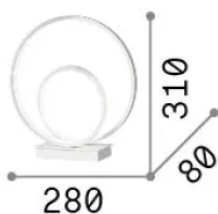

General info

Indoor - Table lamps

Ean	8021696342511
Item	OZ TL ON-OFF OTTONE 4000K
Installation	Table lamps
Warranty	5 years
Gross weight	1.33 kg
Volume	0.0096 m ³

Technical info

Net weight	0.89 kg
Insulation class	II
Protection index	IP20
Compliance	CE
Operating temperature	0° ~ +40 °C
Dimmer	Non-dimmable, On-Off
Power output	220-240 V AC 50/60 Hz
Power supply	In-built, included Replaceable, electronic

Source info

Integrated source	Integrated LED module
Replaceable source	No
Power	22 W
Emission	Diffuse
Max consumption	max 22 W
Features LED	LED SMD
CCT LED	4000 K
Duration LED (t. 25°C)	30000 h
CRI	> 90
SDCM	3
Light beam	-
Light beam flux	2800 lm
Useful light flux	1140 lm
Photobiological risk	EXEMPT