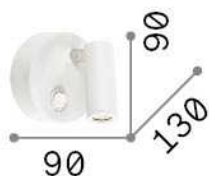

Net weight	0.32 kg
Insulation class	I
Protection index	IP20
Compliance	CE
Operating temperature	0° ~ +40 °C
Dimmer	NO, On-Off
Power output	220-240 V AC 50/60 Hz Integrated switch button
Power supply	In-built, included Replaceable (by qualified operators only), electronic
Adjustability	YES

Source info

Integrated source	Integrated LED module
Replaceable source	No
Power	LED 3 W
Emission	Direct
Max consumption	max 3,00 W
Features LED	LED SMD CREE
CCT LED	3000 K
Duration LED (t. 25°C)	30000 h
CRI	> 80
Light beam flux	145 lm
Useful light flux	120 lm
Bulb included	1 - E14 OLIVA 4W 3000K CRI80 SATIN