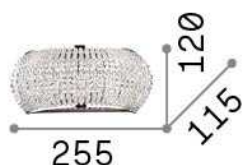

General info

Indoor - Wall lamps

Ean	8021696082288
Item	PASHA' AP3 ORO
Installation	Wall lamps
Guarantee	5 years
Gross weight	2.12 kg
Volume	0.005684 m ³

Technical info

Net weight	1.11 kg
Insulation class	I
Protection index	IP20
Compliance	CE
Operating temperature	0° ~ +40 °C
Dimmer	Determined by the light bulb
Power output	220-240 V AC
Power supply	Not required

Source info

Integrated source	Light bulb (included)
Replaceable source	Replaceable
Power	G9 max 3 x 40 W
Emission	Diffuse
Ignition time	X
Max consumption	-
Bulb included	1 - E14 OLIVA 4W 3000K CRI80 SATIN