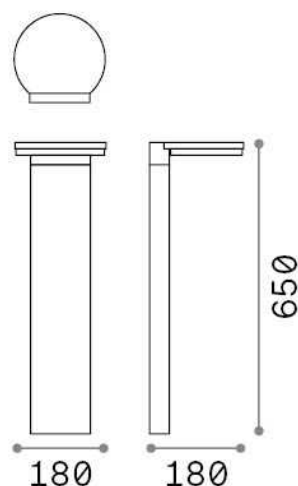

General info

Outdoor - Floor lamps

Ean	8021696250816
Item	PATH PT ROUND 4000K
Installation	Floor lamps
Guarantee	5 years
Gross weight	2.39 kg
Volume	0.023826 m ³

Technical info

Net weight	1.9 kg
Insulation class	I
Protection index	IP65
Compliance	CE
Operating temperature	-15° ~ +45 °C
Dimmer	NO, On-Off
Power output	220-240 V AC 50/60 Hz
Power supply	In-built, included Replaceable (by qualified operators only), electronic
Load resistance	IK08

Source info

Integrated source	Integrated LED module
Replaceable source	No
Power	10 W
Emission	Direct
Max consumption	max 10,00 W
Features LED	LED SMD
CCT LED	4000 K
Duration LED (t. 25°C)	20000 h
CRI	> 80
SDCM	3
Light beam	105°
Light beam flux	1250 lm
Useful light flux	1030 lm