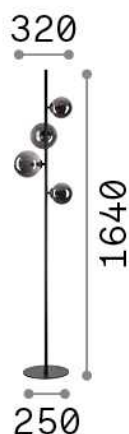

General info

Indoor - Floor lamps

Ean	8021696277967
Item	PERLAGE PT4 BIANCO
Installation	Floor lamps
Guarantee	5 years
Gross weight	6.67 kg
Volume	0.06118 m ³

Technical info

Net weight	4.8 kg
Insulation class	II
Protection index	IP20
Compliance	CE
Operating temperature	0° ~ +40 °C
Dimmer	NO
Power output	220-240 V AC Integrated switch button
Power supply	Not required

Source info

Integrated source	Light bulb (included)
Replaceable source	Replaceable
Power	G9 max 4 x 15 W
Emission	Diffuse
Max consumption	-
Bulb included	1 - E14 OLIVA 4W 3000K CRI80 SATIN