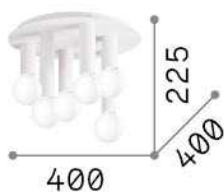

## Indoor - Ceiling lamps

<b>Ean</b>	8021696327976
<b>Item</b>	PETIT PL6 NERO
<b>Installation</b>	Ceiling lamps
<b>Guarantee</b>	5 years
<b>Gross weight</b>	4.35 kg
<b>Volume</b>	0.049923 m <sup>3</sup>

## Technical info

<b>Net weight</b>	3 kg
<b>Insulation class</b>	II
<b>Protection index</b>	IP20
<b>Compliance</b>	CE
<b>Operating temperature</b>	0° ~ +40 °C
<b>Dimmer</b>	Determined by the light bulb
<b>Power output</b>	220-240 V AC
<b>Power supply</b>	Not required