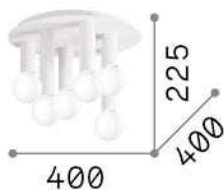

Source info

Integrated source	Light bulb (included)
Replaceable source	No
Power	E27 max 6 x 42 W
Emission	Diffuse
Max consumption	-