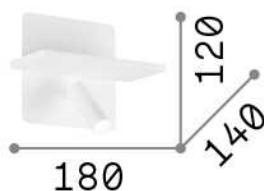

General info

Indoor - Wall lamps

Ean	8021696287300
Item	PIANO AP NERO
Installation	Wall lamps
Guarantee	5 years
Gross weight	1 kg
Volume	0.004736 m ³

Technical info

Net weight	0.8 kg
Insulation class	II
Protection index	IP20
Compliance	CE
Operating temperature	0° ~ +40 °C
Dimmer	NO, On-Off
Power output	220-240 V AC 50/60 Hz Integrated switch button Integrated USB socket
Power supply	In-built, included Replaceable (by qualified operators only), electronic
Adjustability	vert. 0°-90° , orizz. 0°-180°

Source info

Integrated source	Integrated LED module
Replaceable source	Replaceable (by qualified operators only)
Power	LED 11,5 W
Emission	Direct + Indirect
Max consumption	max 11,50 W
Features LED	LED SMD
CCT LED	3000 K
Duration LED (t. 25°C)	20000 h
CRI	> 80
Light beam flux	1200 lm
Useful light flux	1000 lm
Photobiological risk	2
Standby power	< 0.50 W
Bulb included	1 - E14 OLIVA 4W 3000K CRI80 SATIN