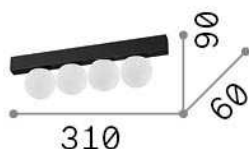

## Source info

<b>Integrated source</b>	Integrated LED module
<b>Replaceable source</b>	Replaceable (by qualified operators only)
<b>Power</b>	LED 12 W
<b>Emission</b>	Diffuse
<b>Max consumption</b>	max 12,00 W
<b>Features LED</b>	LED SMD CREE
<b>CCT LED</b>	3000 K
<b>Duration LED (t. 25°C)</b>	50000 h
<b>CRI</b>	> 90
<b>Light beam flux</b>	1000 lm
<b>Useful light flux</b>	740 lm
<b>Photobiological risk</b>	2
<b>Bulb included</b>	1 - E14 OLIVA 4W 3000K CRI80 SATIN