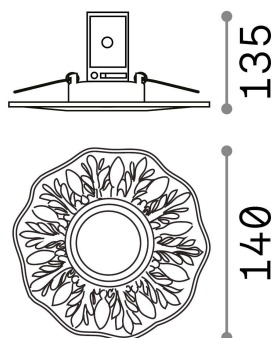

General info

Technical - Recessed lights

Ean	8021696115597
Item	POLKA FI BIANCO
Installation	Recessed lights
Guarantee	5 years
Gross weight	0.38 kg
Volume	0.002225 m ³

Technical info

Net weight	0.25 kg
Insulation class	II
Protection index	IP20
Compliance	CE
Operating temperature	0° ~ +40 °C
Dimmer	Determined by the light bulb
Power output	220-240 V AC
Power supply	Not required
Recessed specifications	Ø 65 - h. ≥ 130 , 3-12

Source info

Integrated source	Light bulb (not included)
Replaceable source	No
Power	GU10 max 1 x 50 W
Emission	Direct
Max consumption	-