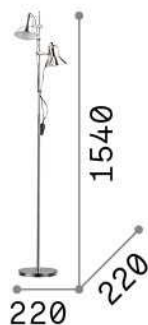

General info

Indoor - Floor lamps

Ean	8021696061139
Item	POLLY PT2 NERO
Installation	Floor lamps
Guarantee	5 years
Gross weight	4.3 kg
Volume	0.02065 m³

Technical info

Net weight	3.5 kg
Insulation class	II
Protection index	IP20
Compliance	CE
Operating temperature	0° ~ +40 °C
Dimmer	NO
Power output	220-240 V AC Integrated switch button
Power supply	Not required
Adjustability	YES

Source info

Integrated source	Light bulb (not included)
Replaceable source	No
Power	E27 max 2 x 60 W
Emission	Direct
Max consumption	-