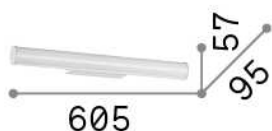

General info

Indoor - Wall lamps

Ean	8021696287782
Item	PRETTY AP D060
Installation	Wall lamps
Guarantee	5 years
Gross weight	1.3 kg
Volume	0.010527 m ³

Technical info

Net weight	0.96 kg
Insulation class	II
Protection index	IP54
Compliance	CE
Operating temperature	0° ~ +40 °C
Dimmer	NO, On-Off
Power output	220-240 V AC 50/60 Hz
Power supply	In-built, included Replaceable (by qualified operators only), electronic

Source info

Integrated source	Integrated LED module
Replaceable source	No
Power	LED 11,5 W
Emission	Diffuse
Max consumption	max 11,50 W
Features LED	LED SMD
CCT LED	3000 K
Duration LED (t. 25°C)	50000 h
CRI	> 90
Light beam flux	1250 lm
Useful light flux	910 lm
Photobiological risk	1
Bulb included	1 - E14 OLIVA 4W 3000K CRI80 SATIN