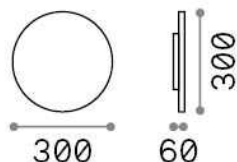

General info

Outdoor - Wall lamps

Ean	8021696328560
Item	PUNTO AP D30 COFFEE
Installation	Wall lamps
Guarantee	5 years
Gross weight	2.31 kg
Volume	0.013475 m ³

Technical info

Net weight	2.09 kg
Insulation class	I
Protection index	IP54
Compliance	CE
Operating temperature	-
Dimmer	NO, On-Off
Power output	220-240 V AC 50/60 Hz
Power supply	In-built, included Replaceable (by qualified operators only), electronic

Source info

Integrated source	Integrated LED module
Replaceable source	No
Power	LED 16 W
Emission	Indirect
Max consumption	max 16,00 W
Features LED	LED SMD
CCT LED	3000 K
Duration LED (t. 25°C)	30000 h
CRI	> 90
Light beam flux	1850 lm
Useful light flux	1190 lm
Photobiological risk	1
Bulb included	1 - E14 OLIVA 4W 3000K CRI80 SATIN