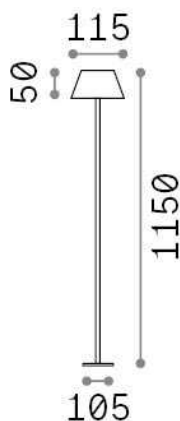

General info

Outdoor - Floor lamps

Ean	8021696311708
Item	PURE PT BIANCO
Installation	Floor lamps
Guarantee	5 years
Gross weight	1.76 kg
Volume	0.00576 m ³

Technical info

Net weight	1.58 kg
Insulation class	III
Protection index	IP54
Compliance	CE
Operating temperature	0° ~ +40 °C
Dimmer	1, Touch dimmer
Power output	3.7 V DC
	Integrated switch button Touch switch
Battery	YES
Power supply	Required, remoted, not included

Source info

Integrated source	Integrated LED module
Replaceable source	Replaceable (by qualified operators only)
Power	LED 1,5 W
Emission	Direct
Max consumption	max 1,50 W
Features LED	LED SMD
CCT LED	3000 K
Duration LED (t. 25°C)	30000 h
CRI	> 80
Light beam flux	230 lm
Useful light flux	190 lm
Photobiological risk	EXEMPT
Standby power	< 0.50 W
Bulb included	1 - E14 OLIVA 4W 3000K CRI80 SATIN