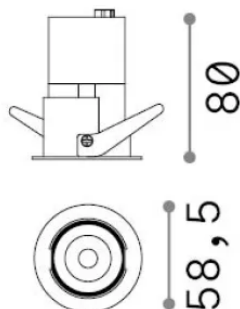

General info

Technical - Recessed lights

Ean	8021696344829
Item	QUARK FI 9.0W ADJUSTABLE 3000K WH
Installation	Recessed lights
Warranty	5 years
Gross weight	0.25 kg
Volume	0.000675 m ³

Technical info

Net weight	0.21 kg
Insulation class	II
Protection index	IP20
Compliance	CE
Operating temperature	0° ~ +40 °C
Dimmer	Non-dimmable, On-Off
Power output	220-240 V AC 50/60 Hz
Power supply	Separate, included NO, electronic

Source info

Integrated source	Integrated LED module
Replaceable source	No
Power	9 W
Emission	Direct
Max consumption	max 9 W
Features LED	LED COB
CCT LED	3000 K
Duration LED (t. 25°C)	50000 h
CRI	> 90
SDCM	3
Light beam	25°
Light beam flux	950 lm
Useful light flux	670 lm
Photobiological risk	EXEMPT