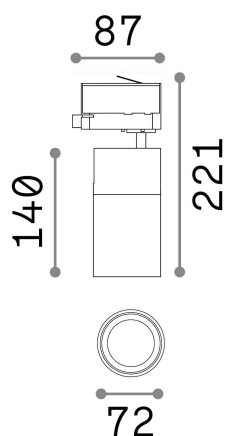

General info

Technical - Spotlights and Tracks

Ean	8021696247953
Item	QUICK 21W CRI80 4000K ON-OFF BK
Installation	Spotlights and Tracks
Guarantee	5 years
Gross weight	0.96 kg
Volume	0.003828 m ³

Technical info

Net weight	0.76 kg
Insulation class	I
Protection index	IP20
Compliance	CE
Operating temperature	0° ~ +40 °C
Dimmer	NO, On-Off
Power output	220-240 V AC 50/60 Hz
Power supply	In-built, included Replaceable (by qualified operators only), electronic, tridonic
Adjustability	vert. 0°-90° , orizz. 0°-355°
Accessories not included	Honeycomb filter, Narrow or wide beam lens, Single connection on-off, Link on-off profile