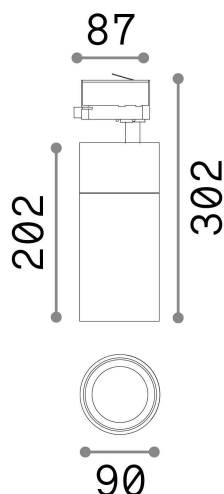

## Technical - Spotlights and Tracks

<b>Ean</b>	8021696222646
<b>Item</b>	QUICK 28W CRI80 4000K ON-OFF BK
<b>Installation</b>	Spotlights and Tracks
<b>Guarantee</b>	5 years
<b>Gross weight</b>	1.48 kg
<b>Volume</b>	0.0063 m <sup>3</sup>

## Technical info

<b>Net weight</b>	1.2 kg
<b>Insulation class</b>	I
<b>Protection index</b>	IP20
<b>Compliance</b>	CE
<b>Operating temperature</b>	0° ~ +40 °C
<b>Dimmer</b>	NO, On-Off
<b>Power output</b>	220-240 V AC 50/60 Hz
<b>Power supply</b>	In-built, included Replaceable (by qualified operators only), electronic, tridonic
<b>Adjustability</b>	vert. 0°-90° , orizz. 0°-355°
<b>Accessories not included</b>	Honeycomb filter, Narrow or wide beam lens, Single connection on-off, Link on-off profile

## Source info

<b>Integrated source</b>	Integrated LED module
<b>Replaceable source</b>	Replaceable (by qualified operators only)
<b>Power</b>	28 W
<b>Emission</b>	Direct
<b>Max consumption</b>	max 28,00 W
<b>Features LED</b>	LED COB CITIZEN
<b>CCT LED</b>	4000 K
<b>Duration LED (t. 25°C)</b>	50000 h
<b>CRI</b>	> 80
<b>SDCM</b>	3
<b>Light beam</b>	30°
<b>Light beam flux</b>	3800 lm
<b>Useful light flux</b>	3350 lm