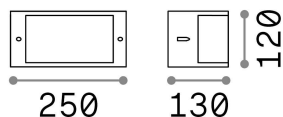

General info

Outdoor - Wall lamps

Ean	8021696092409
Item	REX-1 AP1 ANTRACITE
Installation	Wall lamps
Guarantee	5 years
Gross weight	0.8 kg
Volume	0.00648 m ³

Technical info

Net weight	0.6 kg
Insulation class	I
Protection index	IP44
Compliance	CE
Operating temperature	-
Dimmer	Determined by the light bulb
Power output	220-240 V AC
Power supply	Not required

Source info

Integrated source	Light bulb (not included)
Replaceable source	No
Power	E27 max 1 x 60 W
Emission	Diffuse
Max consumption	-