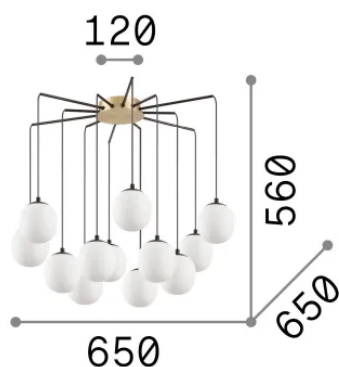

General info

Indoor - Suspensions

Ean	8021696236957
Item	RHAPSODY SP12
Installation	Suspensions
Warranty	5 years
Gross weight	5.6 kg
Volume	0.060416 m ³

Technical info

Net weight	2.09 kg
Insulation class	I
Protection index	IP20
Compliance	CE
Operating temperature	0° ~ +40 °C
Dimmer	Non-dimmable
Power output	220-240 V AC
Power supply	Not required

Source info

Integrated source	Light bulb (included)
Replaceable source	Replaceable
Power	G9 max 12 x 15 W
Emission	Diffuse
Max consumption	-
Bulb included	209043 G9 3.0W 3000K CRI80
Recommended bulb	305486 G9 4.0W 3000K CRI80