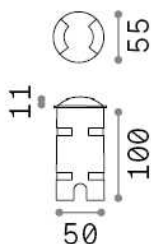

## Outdoor - Recessed lights

<b>Ean</b>	8021696222837
<b>Item</b>	ROCKET MINI PT TWO SIDES
<b>Installation</b>	Recessed lights
<b>Guarantee</b>	5 years
<b>Gross weight</b>	0.4 kg
<b>Volume</b>	0.000819 m <sup>3</sup>

## Technical info

<b>Net weight</b>	0.31 kg
<b>Insulation class</b>	III
<b>Protection index</b>	IP68
<b>Compliance</b>	CE
<b>Operating temperature</b>	-15° ~ +45 °C
<b>Dimmer</b>	NO, On-Off
<b>Power output</b>	24 V DC
<b>Power supply</b>	Required, remoted, not included electronic
<b>Load resistance</b>	IK07
<b>Accessories not included</b>	Remote on-off driver