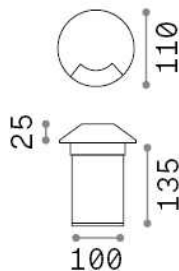

General info

Outdoor - Recessed lights

Ean	8021696247144
Item	ROCKET-1 PT 3000K
Installation	Recessed lights
Guarantee	5 years
Gross weight	0.89 kg
Volume	0.00338 m ³

Technical info

Net weight	0.56 kg
Insulation class	I
Protection index	IP65
Compliance	CE
Operating temperature	-15° ~ +45 °C
Dimmer	NO, On-Off
Power output	100-240 V AC 50/60 Hz
Power supply	In-built, included Replaceable (by qualified operators only), electronic
Load resistance	IK08

Source info

Integrated source	Integrated LED module
Replaceable source	Replaceable (by qualified operators only)
Power	3,5 W
Emission	Direct
Max consumption	max 3,50 W
Features LED	LED SMD
CCT LED	3000 K
Duration LED (t. 25°C)	30000 h
CRI	> 80
Light beam	-
Light beam flux	230 lm
Useful light flux	60 lm
Photobiological risk	2