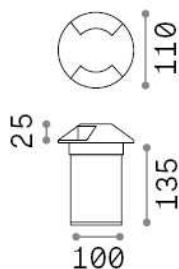

General info

Outdoor - Recessed lights

Ean	8021696247151
Item	ROCKET-2 PT 3000K
Installation	Recessed lights
Guarantee	5 years
Gross weight	0.89 kg
Volume	0.00338 m ³

Technical info

Net weight	0.56 kg
Insulation class	I
Protection index	IP65
Compliance	CE
Operating temperature	-15° ~ +45 °C
Dimmer	NO, On-Off
Power output	100-240 V AC 50/60 Hz
Power supply	In-built, included Replaceable (by qualified operators only), electronic
Load resistance	IK10

Source info

Integrated source	Integrated LED module
Replaceable source	Replaceable (by qualified operators only)
Power	3,5 W
Emission	Direct
Max consumption	max 3,50 W
Features LED	LED SMD
CCT LED	3000 K
Duration LED (t. 25°C)	30000 h
CRI	> 80
Light beam	-
Light beam flux	230 lm
Useful light flux	120 lm
Photobiological risk	2