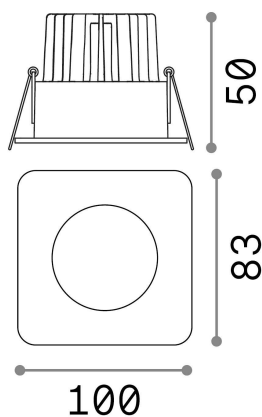

General info

Technical - Recessed lights

Ean	8021696252056
Item	ROOM-65 FI SQUARE BK
Installation	Recessed lights
Guarantee	5 years
Gross weight	0.38 kg
Volume	0.001075 m ³

Technical info

Net weight	0.24 kg
Insulation class	II
Protection index	IP20
Compliance	CE
Operating temperature	0° ~ +40 °C
Dimmer	NO, On-Off
Power output	220-240 V AC 50/60 Hz
Power supply	Separate, included Replaceable (by qualified operators only), electronic
Recessed specifications	Ø 68 - h. ≥ 100 , 9-20
Front protection index	IP65 [DO NOT COVER]

Source info

Integrated source	Integrated LED module
Replaceable source	Replaceable (by qualified operators only)
Power	8 W
Emission	Direct
Max consumption	max 8,00 W
Features LED	LED COB
CCT LED	3000 K
Duration LED (t. 25°C)	50000 h
CRI	> 80
SDCM	3
Light beam	38°
UGR Maximum	< 22
Light beam flux	800 lm
Useful light flux	530 lm