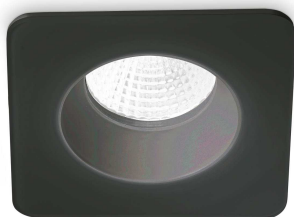

General info

Technical - Recessed lights

Ean	8021696252056
Item	ROOM-65 FI SQUARE BK
Installation	Recessed lights
Guarantee	5 years
Gross weight	0.38 kg
Volume	0.001075 m ³

Technical info

Net weight	0.24 kg
Insulation class	II
Protection index	IP20
Compliance	CE
Operating temperature	0° ~ +40 °C
Dimmer	NO, On-Off
Power output	220-240 V AC 50/60 Hz
Power supply	Separate, included Replaceable (by qualified operators only), electronic
Recessed specifications	Ø 68 - h. ≥ 100 , 9-20
Front protection index	IP65 [DO NOT COVER]

Source info

Integrated source	Integrated LED module
Replaceable source	Replaceable (by qualified operators only)
Power	8 W
Emission	Direct
Max consumption	max 8,00 W
Features LED	LED COB
CCT LED	3000 K
Duration LED (t. 25°C)	50000 h
CRI	> 80
SDCM	3
Light beam	38°
UGR Maximum	< 22
Light beam flux	800 lm
Useful light flux	530 lm