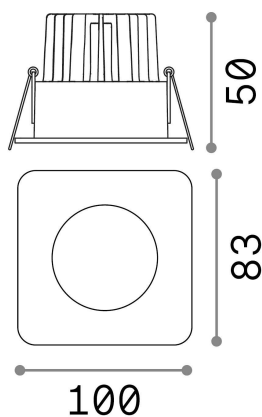

## Technical - Recessed lights

<b>Ean</b>	8021696252049
<b>Item</b>	ROOM-65 FI SQUARE WH
<b>Installation</b>	Recessed lights
<b>Guarantee</b>	5 years
<b>Gross weight</b>	0.38 kg
<b>Volume</b>	0.001075 m <sup>3</sup>

## Source info

<b>Integrated source</b>	Integrated LED module
<b>Replaceable source</b>	Replaceable (by qualified operators only)
<b>Power</b>	8 W
<b>Emission</b>	Direct
<b>Max consumption</b>	max 8,00 W
<b>Features LED</b>	LED COB
<b>CCT LED</b>	3000 K
<b>Duration LED (t. 25°C)</b>	50000 h
<b>CRI</b>	> 80
<b>SDCM</b>	3
<b>Light beam</b>	38°
<b>UGR Maximum</b>	< 22
<b>Light beam flux</b>	800 lm
<b>Useful light flux</b>	630 lm