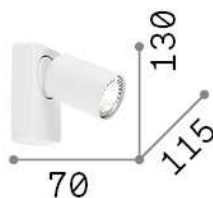

General info

Indoor - Wall lamps

Ean	8021696229010
Item	RUDY AP1 ROUND NERO
Installation	Wall lamps
Guarantee	5 years
Gross weight	0.35 kg
Volume	0.001688 m ³

Technical info

Net weight	0.27 kg
Insulation class	II
Protection index	IP20
Compliance	CE
Operating temperature	0° ~ +40 °C
Dimmer	Determined by the light bulb
Power output	220-240 V AC
Power supply	Not required
Adjustability	vert. 0°-90° , orizz. 0°-355°

Source info

Integrated source	Light bulb (included)
Replaceable source	Replaceable
Power	GU10 max 1 x 35 W
Emission	Direct
Max consumption	-
Bulb included	1 - E14 OLIVA 4W 3000K CRI80 SATIN