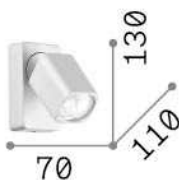

General info

Indoor - Ceiling lamps

Ean	8021696294766
Item	RUDY AP1 SQUARE BIANCO
Installation	Ceiling lamps
Guarantee	5 years
Gross weight	0.27 kg
Volume	0.001688 m ³

Technical info

Net weight	0.27 kg
Insulation class	II
Protection index	IP20
Compliance	CE
Operating temperature	0° ~ +40 °C
Dimmer	Determined by the light bulb
Power output	220-240 V AC
Power supply	Not required
Adjustability	vert. 0°-90° , orizz. 0°-355°

Source info

Integrated source	Light bulb (included)
Replaceable source	No
Power	GU10 max 1 x 35 W
Emission	Direct
Max consumption	-
Bulb included	1 - E14 OLIVA 4W 3000K CRI80 SATIN