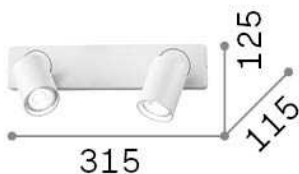

General info

Indoor - Wall lamps

Ean	8021696229041
Item	RUDY AP2 ROUND BIANCO
Installation	Wall lamps
Guarantee	5 years
Gross weight	0.73 kg
Volume	0.00459 m ³

Technical info

Net weight	0.57 kg
Insulation class	II
Protection index	IP20
Compliance	CE
Operating temperature	0° ~ +40 °C
Dimmer	Determined by the light bulb
Power output	220-240 V AC
Power supply	Not required
Adjustability	vert. 0°-90° , orizz. 0°-355°

Source info

Integrated source	Light bulb (included)
Replaceable source	Replaceable
Power	GU10 max 2 x 35 W
Emission	Direct
Max consumption	-
Bulb included	1 - E14 OLIVA 4W 3000K CRI80 SATIN