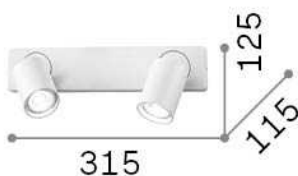

## Indoor - Wall lamps

<b>Ean</b>	8021696229034
<b>Item</b>	RUDY AP2 ROUND NERO
<b>Installation</b>	Wall lamps
<b>Guarantee</b>	5 years
<b>Gross weight</b>	0.73 kg
<b>Volume</b>	0.00459 m <sup>3</sup>

## Technical info

<b>Net weight</b>	0.57 kg
<b>Insulation class</b>	II
<b>Protection index</b>	IP20
<b>Compliance</b>	CE
<b>Operating temperature</b>	0° ~ +40 °C
<b>Dimmer</b>	Determined by the light bulb
<b>Power output</b>	220-240 V AC
<b>Power supply</b>	Not required
<b>Adjustability</b>	vert. 0°-90° , orizz. 0°-355°

## Source info

<b>Integrated source</b>	Light bulb (included)
<b>Replaceable source</b>	Replaceable
<b>Power</b>	GU10 max 2 x 35 W
<b>Emission</b>	Direct
<b>Max consumption</b>	-
<b>Bulb included</b>	1 - E14 OLIVA 4W 3000K CRI80 SATIN