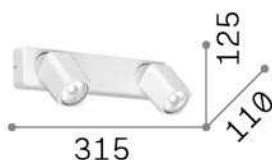

General info

Indoor - Wall lamps

Ean	8021696321509
Item	RUDY AP2 SQUARE NERO
Installation	Wall lamps
Guarantee	5 years
Gross weight	0.57 kg
Volume	0.00459 m ³

Technical info

Net weight	0.57 kg
Insulation class	II
Protection index	IP20
Compliance	CE
Operating temperature	0° ~ +40 °C
Dimmer	Determined by the light bulb
Power output	220-240 V AC
Power supply	Not required
Adjustability	vert. 0°-90° , orizz. 0°-355°

Source info

Integrated source	Light bulb (included)
Replaceable source	No
Power	GU10 max 2 x 35 W
Emission	Direct
Max consumption	-
Bulb included	1 - E14 OLIVA 4W 3000K CRI80 SATIN