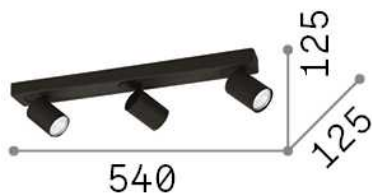

General info

Indoor - Ceiling lamps

Ean	8021696229065
Item	RUDY PL3 ROUND BIANCO
Installation	Ceiling lamps
Guarantee	5 years
Gross weight	1.2 kg
Volume	0.004125 m ³

Technical info

Net weight	1.08 kg
Insulation class	II
Protection index	IP20
Compliance	CE
Operating temperature	0° ~ +40 °C
Dimmer	Determined by the light bulb
Power output	220-240 V AC
Power supply	Not required
Adjustability	vert. 0°-90° , orizz. 0°-355°

Source info

Integrated source	Light bulb (included)
Replaceable source	Replaceable
Power	GU10 max 3 x 35 W
Emission	Direct
Max consumption	-
Bulb included	1 - E14 OLIVA 4W 3000K CRI80 SATIN