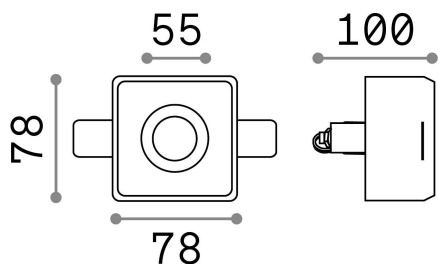

## Technical - Recessed lights

<b>Ean</b>	8021696230580
<b>Item</b>	SAMBA FI ROUND D55
<b>Installation</b>	Recessed lights
<b>Guarantee</b>	5 years
<b>Gross weight</b>	0.53 kg
<b>Volume</b>	0.001625 m <sup>3</sup>

## Technical info

<b>Net weight</b>	0.36 kg
<b>Insulation class</b>	II
<b>Protection index</b>	IP20
<b>Compliance</b>	CE
<b>Operating temperature</b>	0° ~ +40 °C
<b>Dimmer</b>	Determined by the light bulb
<b>Power output</b>	220-240 V AC
<b>Power supply</b>	Not required
<b>Recessed specifications</b>	83 x 83 - h. ≥ 115 , 9-15

## Source info

<b>Integrated source</b>	Light bulb (not included)
<b>Replaceable source</b>	No
<b>Power</b>	GU10 max 1 x 35 W
<b>Emission</b>	Direct
<b>Max consumption</b>	-