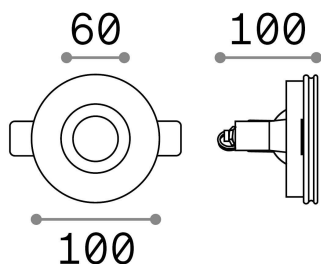

General info

Technical - Recessed lights

Ean	8021696150307
Item	SAMBA FI ROUND D60
Installation	Recessed lights
Guarantee	5 years
Gross weight	0.31 kg
Volume	0.0018 m ³

Technical info

Net weight	0.24 kg
Insulation class	II
Protection index	IP20
Compliance	CE
Operating temperature	0° ~ +40 °C
Dimmer	Determined by the light bulb
Power output	220-240 V AC
Power supply	Not required
Recessed specifications	Ø 103 - h. ≥ 180 , 12

Source info

Integrated source	Light bulb (not included)
Replaceable source	No
Power	GU10 max 1 x 35 W
Emission	Direct
Max consumption	-