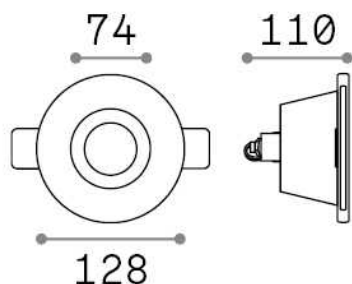

General info

Technical - Recessed lights

Ean	8021696150130
Item	SAMBA FI ROUND D74
Installation	Recessed lights
Guarantee	5 years
Gross weight	0.53 kg
Volume	0.003179 m ³

Technical info

Net weight	0.45 kg
Insulation class	II
Protection index	IP20
Compliance	CE
Operating temperature	0° ~ +40 °C
Dimmer	Determined by the light bulb
Power output	220-240 V AC
Power supply	Not required
Recessed specifications	Ø 133 - h. ≥ 180 , 12

Source info

Integrated source	Light bulb (not included)
Replaceable source	No
Power	GU10 max 1 x 35 W
Emission	Direct
Max consumption	-