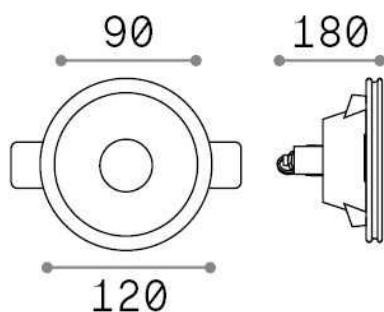

General info

Technical - Recessed lights

Ean	8021696139012
Item	SAMBA FI ROUND D90
Installation	Recessed lights
Guarantee	5 years
Gross weight	0.56 kg
Volume	0.00357 m ³

Technical info

Net weight	0.42 kg
Insulation class	II
Protection index	IP20
Compliance	CE
Operating temperature	0° ~ +40 °C
Dimmer	Determined by the light bulb
Power output	220-240 V AC
Power supply	Not required
Recessed specifications	Ø 123 - h. ≥ 155 , 12

Source info

Integrated source	Light bulb (not included)
Replaceable source	No
Power	GU10 max 1 x 50 W
Emission	Direct
Max consumption	-