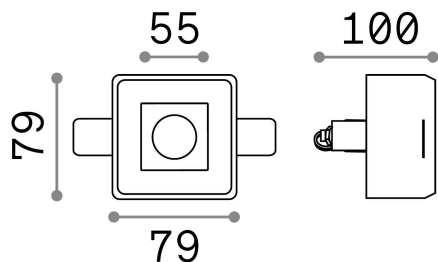

General info

Technical - Recessed lights

Ean	8021696229997
Item	SAMBA FI SQUARE D55
Installation	Recessed lights
Guarantee	5 years
Gross weight	0.53 kg
Volume	0.001563 m ³

Technical info

Net weight	0.33 kg
Insulation class	II
Protection index	IP20
Compliance	CE
Operating temperature	0° ~ +40 °C
Dimmer	Determined by the light bulb
Power output	220-240 V AC
Power supply	Not required
Recessed specifications	83 x 83 - h. ≥ 115 , 9-15

Source info

Integrated source	Light bulb (not included)
Replaceable source	No
Power	GU10 max 1 x 35 W
Emission	Direct
Max consumption	-