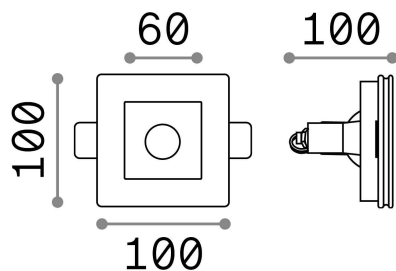

General info

Technical - Recessed lights

Ean	8021696150291
Item	SAMBA FI SQUARE D60
Installation	Recessed lights
Guarantee	5 years
Gross weight	0.43 kg
Volume	0.001922 m ³

Technical info

Net weight	0.33 kg
Insulation class	II
Protection index	IP20
Compliance	CE
Operating temperature	0° ~ +40 °C
Dimmer	Determined by the light bulb
Power output	220-240 V AC
Power supply	Not required
Recessed specifications	103 x 103 - h. ≥ 180 , 12

Source info

Integrated source	Light bulb (not included)
Replaceable source	No
Power	GU10 max 1 x 35 W
Emission	Direct
Max consumption	-