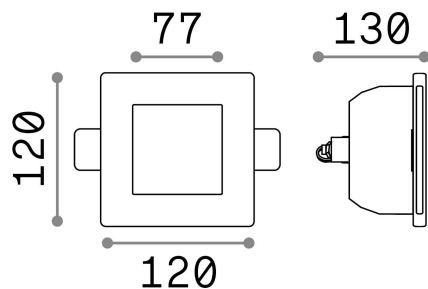

## Technical - Recessed lights

<b>Ean</b>	8021696150116
<b>Item</b>	SAMBA FI SQUARE D77
<b>Installation</b>	Recessed lights
<b>Guarantee</b>	5 years
<b>Gross weight</b>	0.76 kg
<b>Volume</b>	0.00374 m <sup>3</sup>

## Technical info

<b>Net weight</b>	0.6 kg
<b>Insulation class</b>	II
<b>Protection index</b>	IP20
<b>Compliance</b>	CE
<b>Operating temperature</b>	0° ~ +40 °C
<b>Dimmer</b>	Determined by the light bulb
<b>Power output</b>	220-240 V AC
<b>Power supply</b>	Not required
<b>Recessed specifications</b>	123 x 123 - h. ≥ 155 , 12

## Source info

<b>Integrated source</b>	Light bulb (not included)
<b>Replaceable source</b>	No
<b>Power</b>	GU10 max 1 x 35 W
<b>Emission</b>	Direct
<b>Max consumption</b>	-